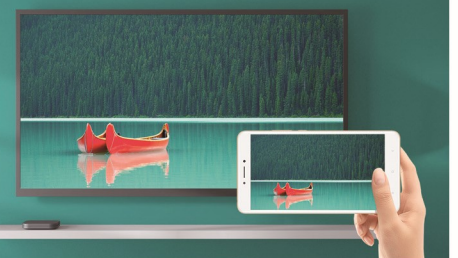

Voice Search

With the Google Assistant, you can quickly access entertainment, get answers and control devices around your home. Just press the mic button on your remote to get started.

*Google is a trademark of Google LLC.

SmartCast

Go from small screen to big with a single tap. Mi Box has Chromecast built in which let you can stream shows, movies, music and more from your phone, tablet or laptop on your TV.

High Clarity 4K HDR*