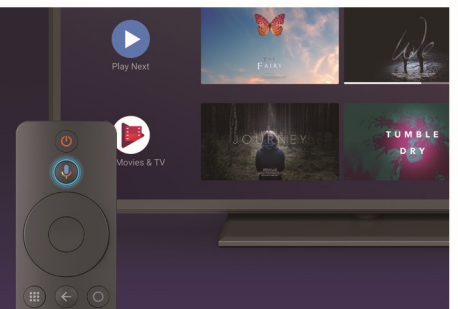

Mi Box S is powered by Android 8.1, easy to use and supports voice search and Chromecast as well as delivering a world of content the whole family can enjoy.

*The availability of these services depends on your region.

SmartCast

Go from small screen to big with a single tap. Mi Box has Chromecast built in which let you can stream shows, movies, music and more from your phone, tablet or laptop on your TV.

High Clarity 4K HDR*